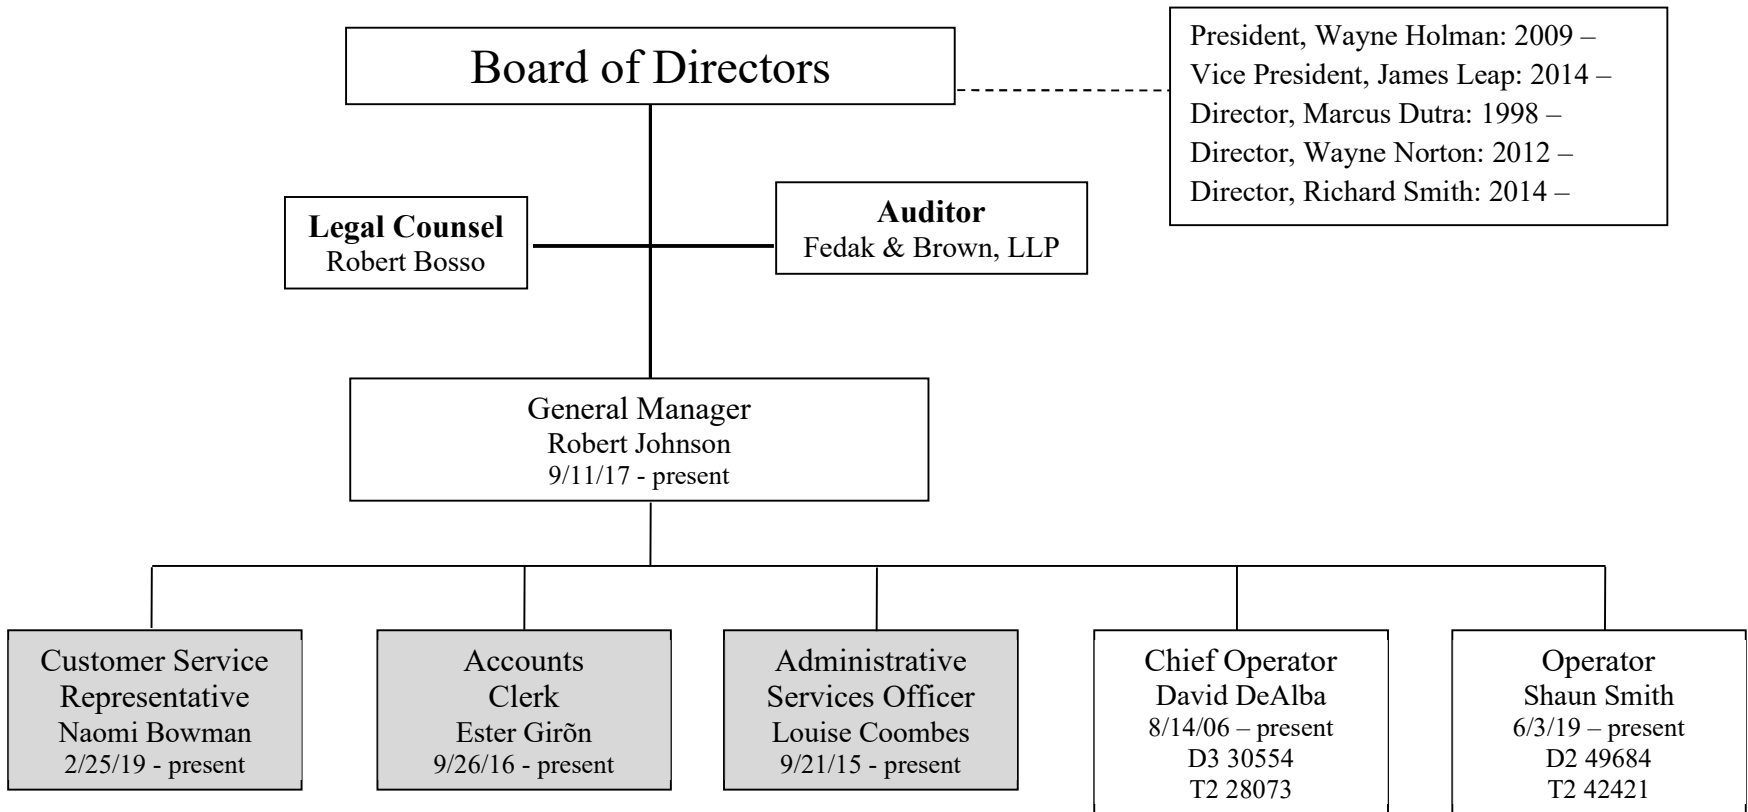

AROMAS WATER DISTRICT

ORGANIZATIONAL CHART

www.aromaswaterdistrict.org

Shaded frames =
Part Time
Employees

General Manager