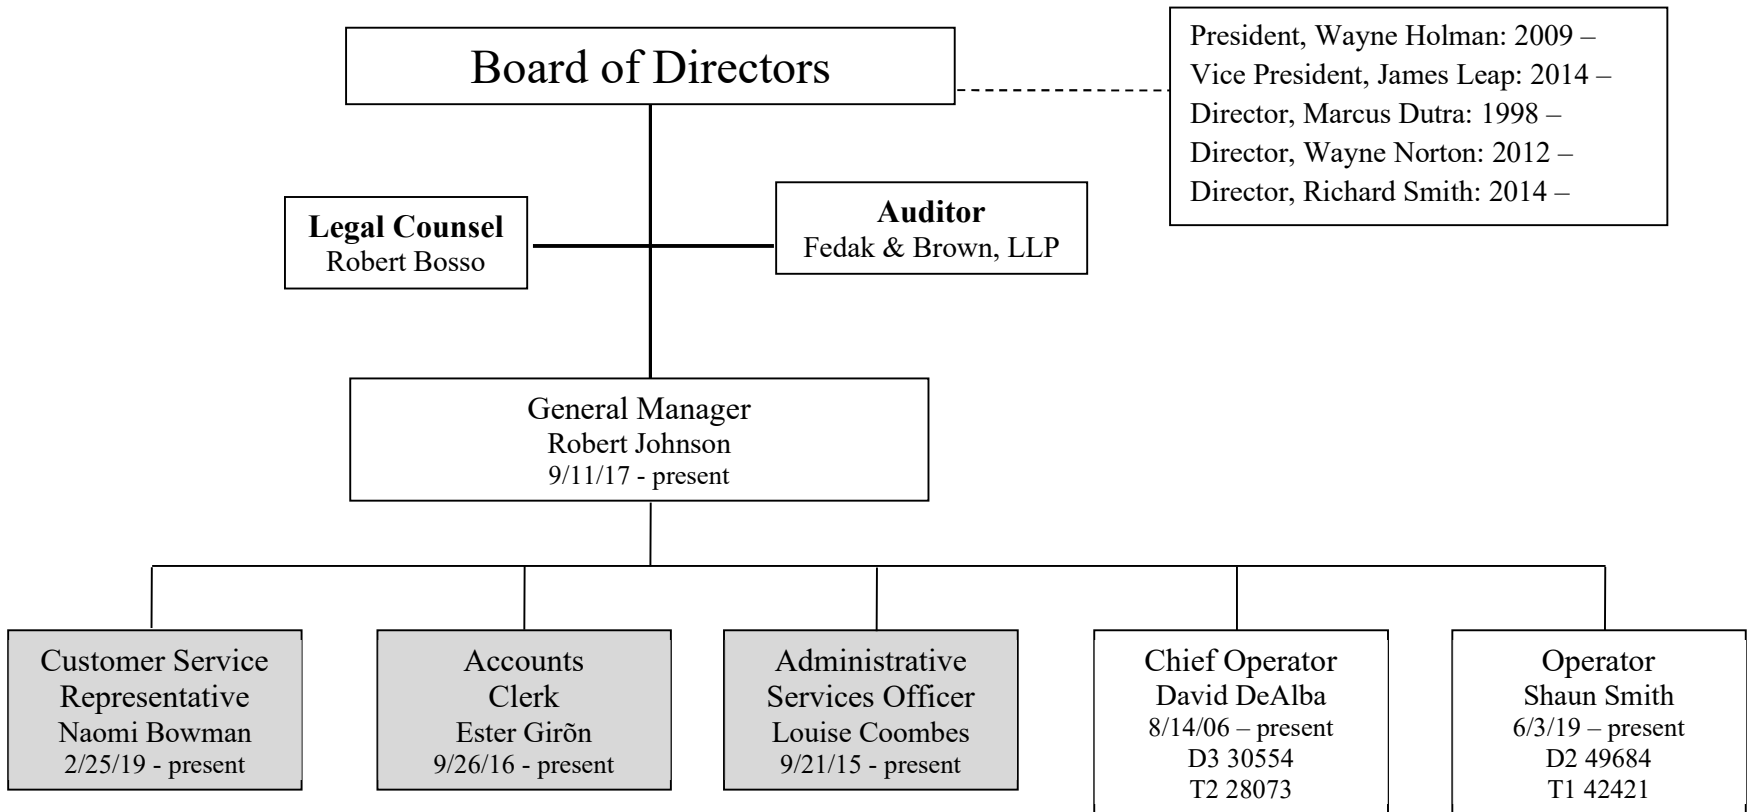

# AROMAS WATER DISTRICT

## ORGANIZATIONAL CHART

www.aromaswaterdistrict.org

Shaded frames =  
Part Time  
Employees

---

General Manager