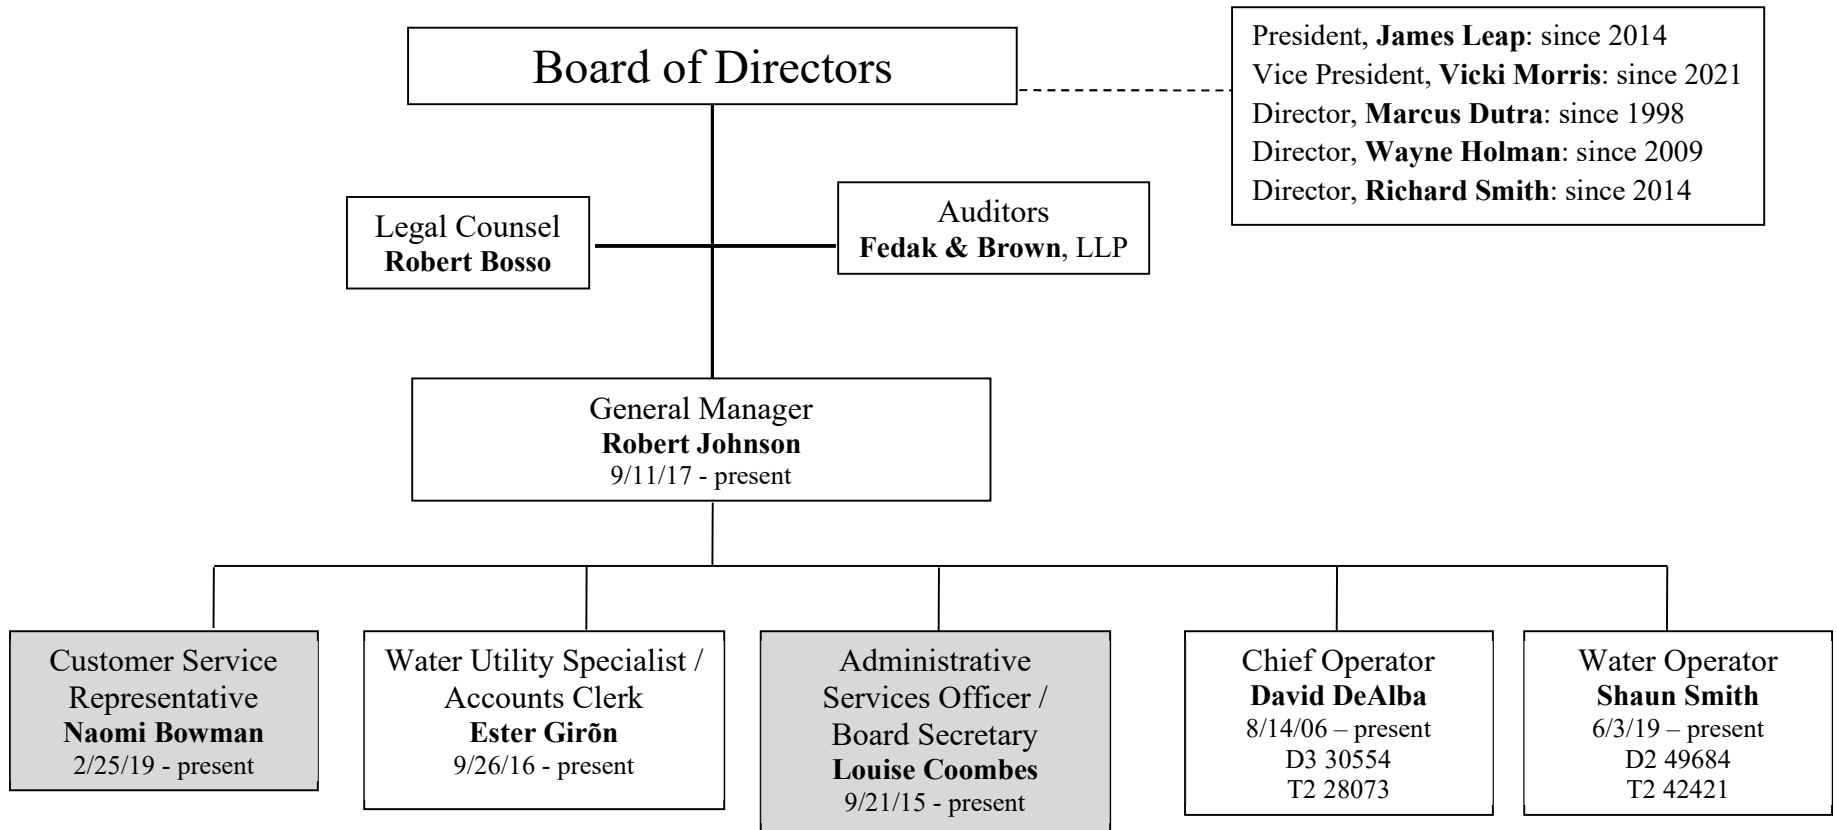

AROMAS WATER DISTRICT

ORGANIZATIONAL CHART

www.aromaswaterdistrict.org

Shaded frames =
Part Time Employees

General Manager